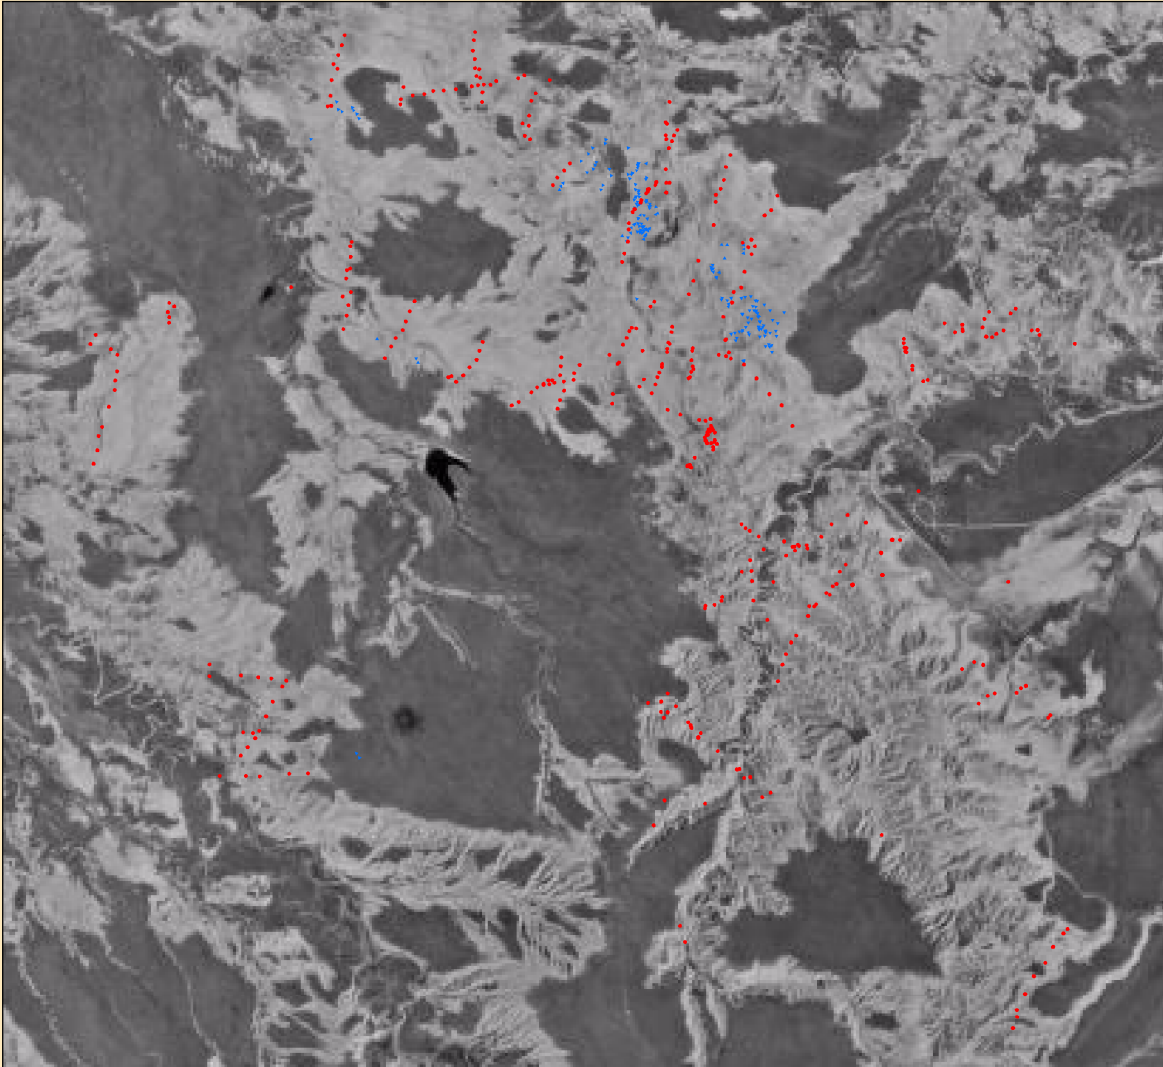

Toadstool Fault Complex

Toadstool Fault Complex

- Fault data points
- Vein data points

0 0.5 1 Kilometers