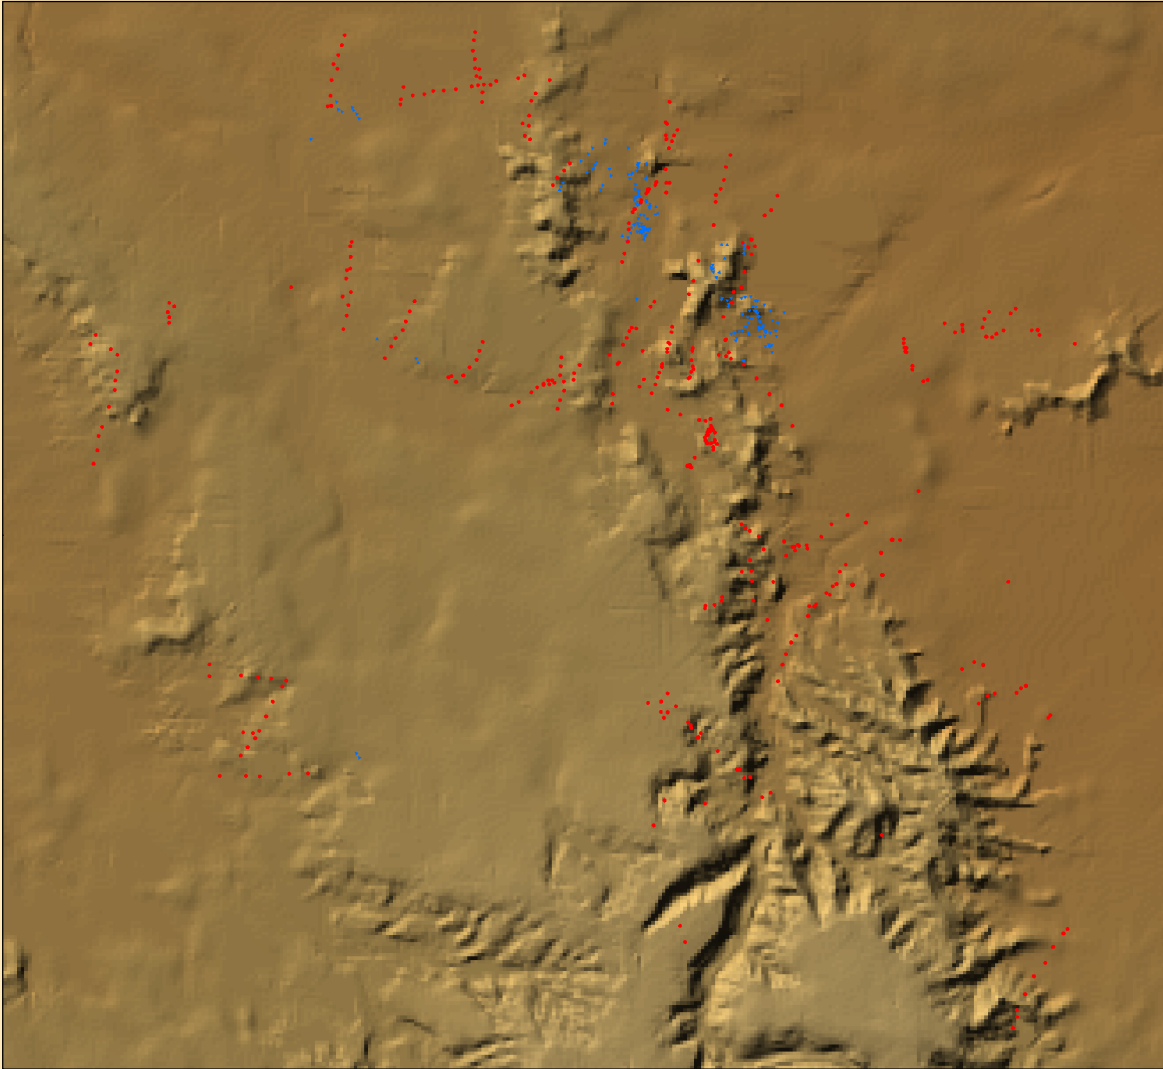

Toadstool Fault Complex

Toadstool Fault Complex

- Fault data points
- Vein data points

0 0.5 1 Kilometers