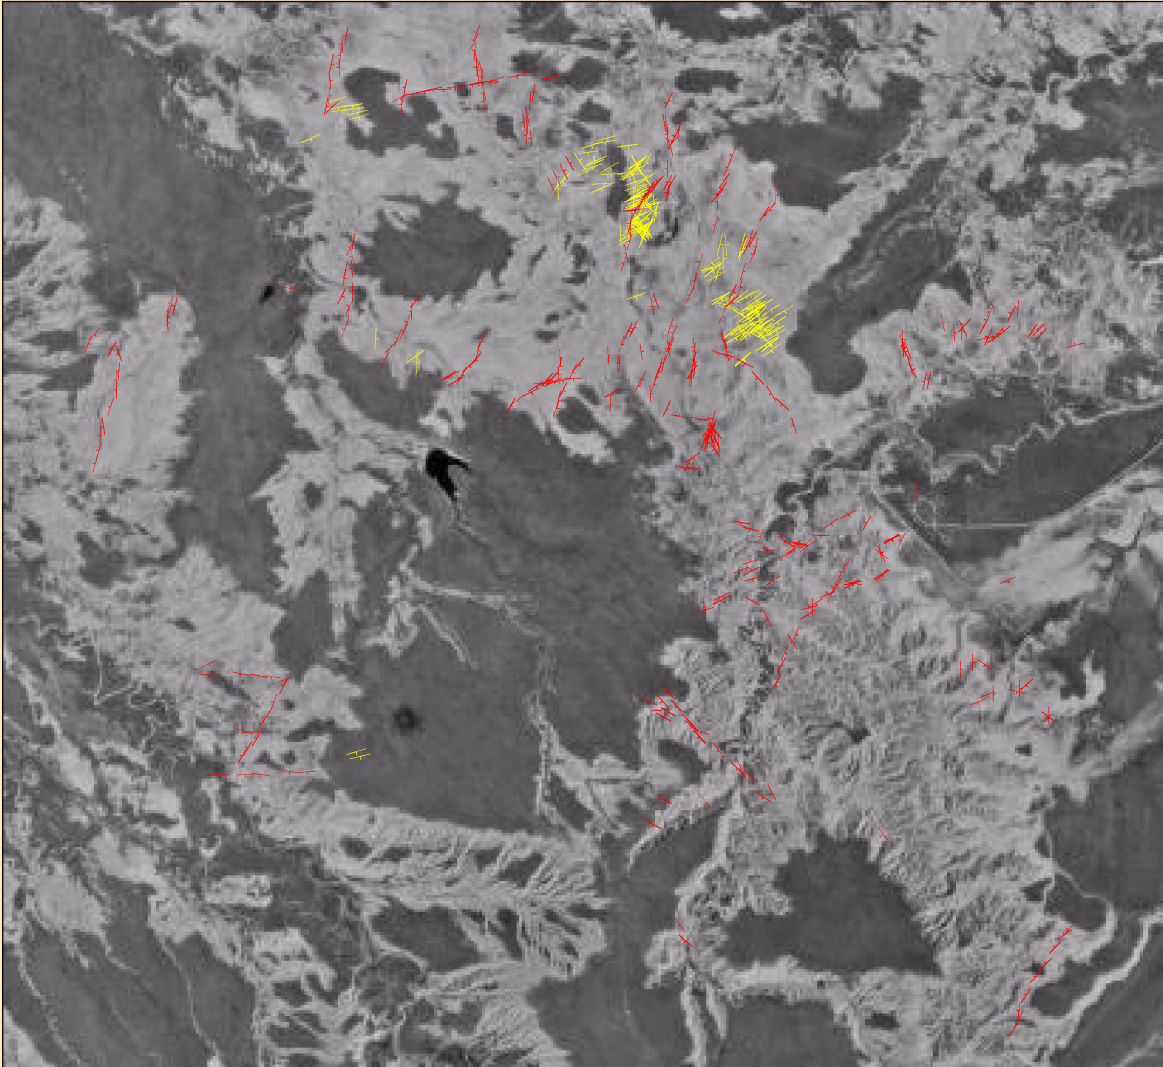

# Toadstool Fault Complex

## Toadstool Fault Complex

- faults
- Veins -- strike and dip

0 0.5 1 Kilometers