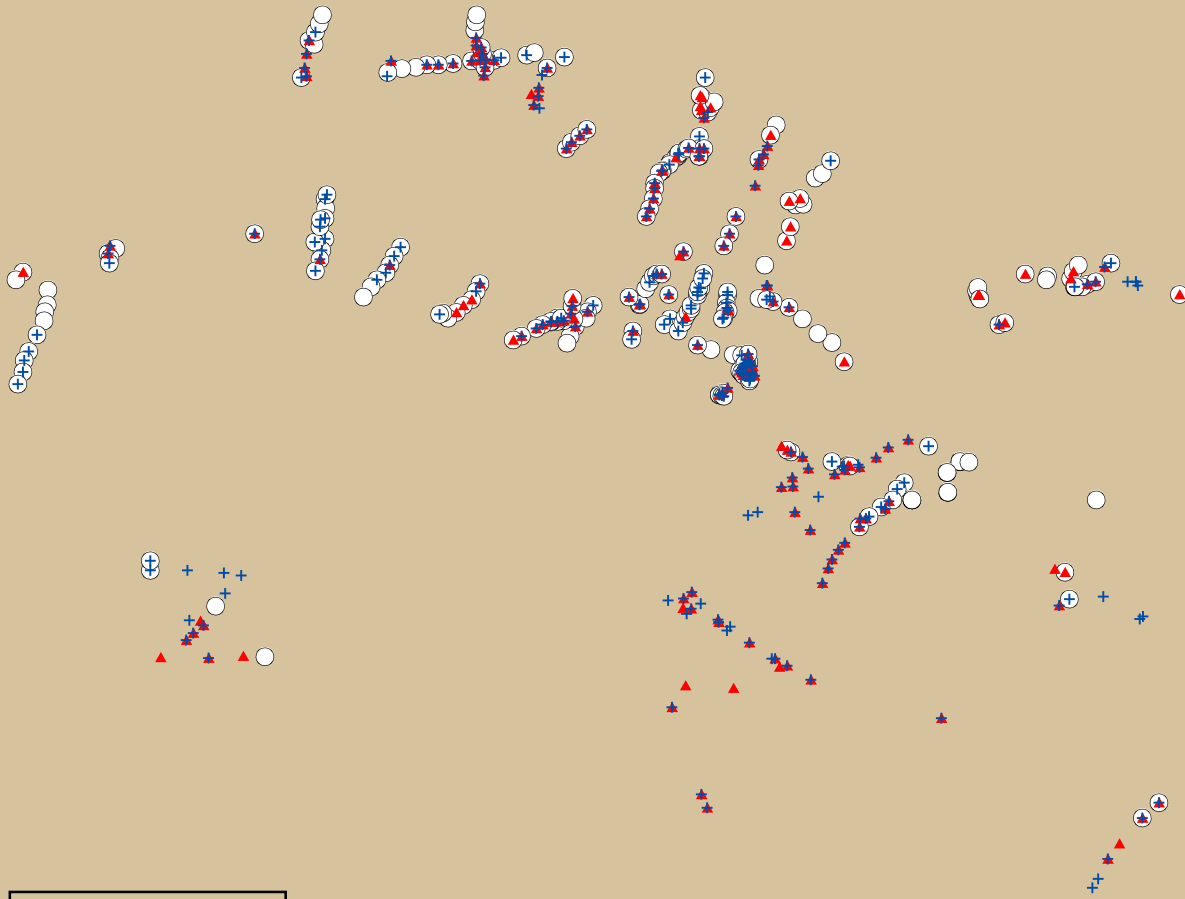

Fault Composition

Fill Material

- + Micrite
- ▲ Calcite
- Chalcedony

0 0.25 0.5 1 Kilometers