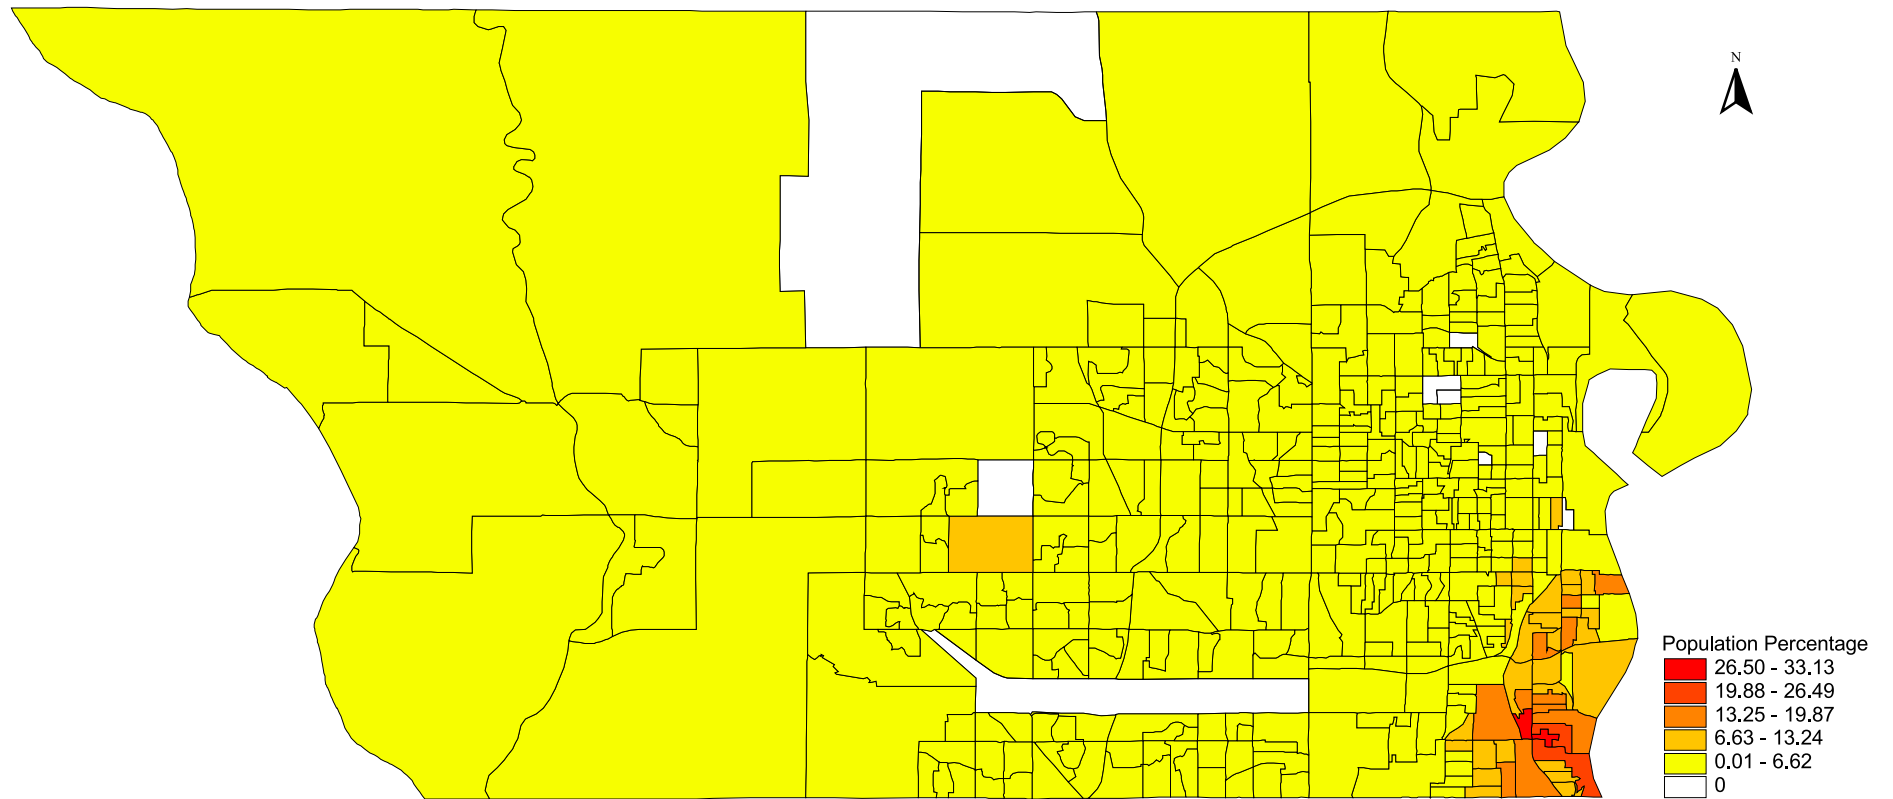

# Hispanic Population Distribution

Source: 1990 US Census Information for Douglas County, Nebraska