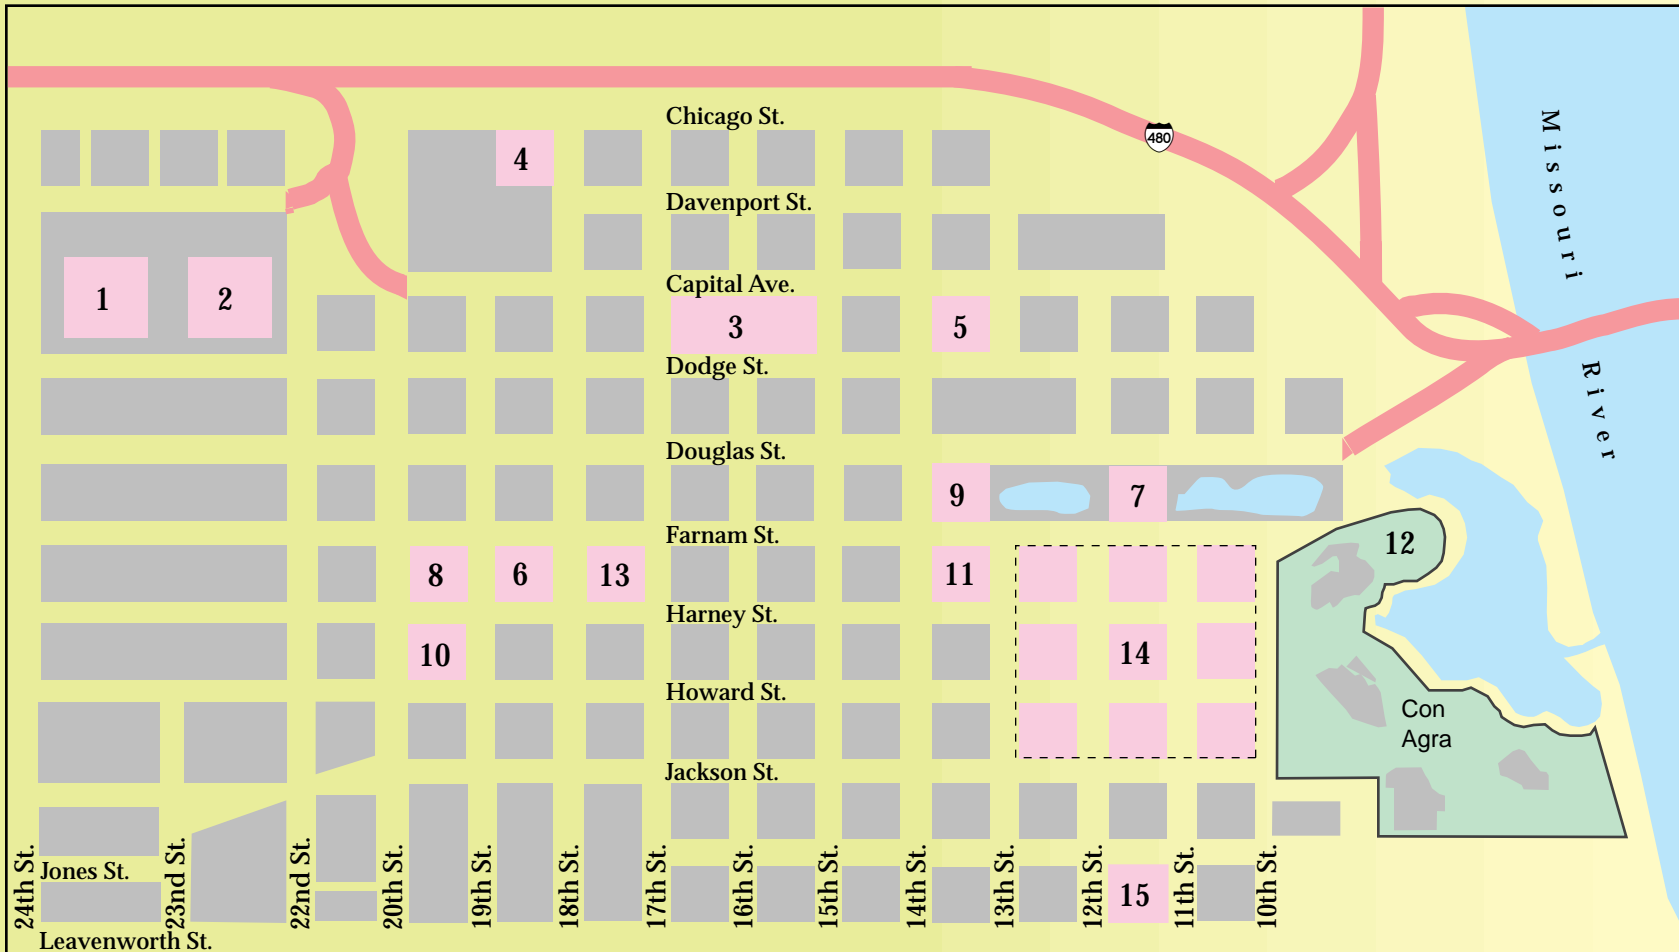

D o w n t o w n O m a h a

P o i n t s o f I n t e r e s t

- | | | | | |
|---------------------|---------------------------------|---------------------|-------------------------------|----------------------|
| 1 Joslyn Art Museum | 4 Omaha Civic Auditorium | 7 Central Park Mall | 10 Children's Museum of Omaha | 13 City Hall |
| 2 Central High | 5 Union Pacific Railroad Museum | 8 Rose | 11 Kiewit Conferencer Center | 14 Old Market Area |
| 3 Red Lion | 6 City & County Civic Center | 9 Main Library | 12 Heartlnad of America Park | 15 Bemis Art Gallery |