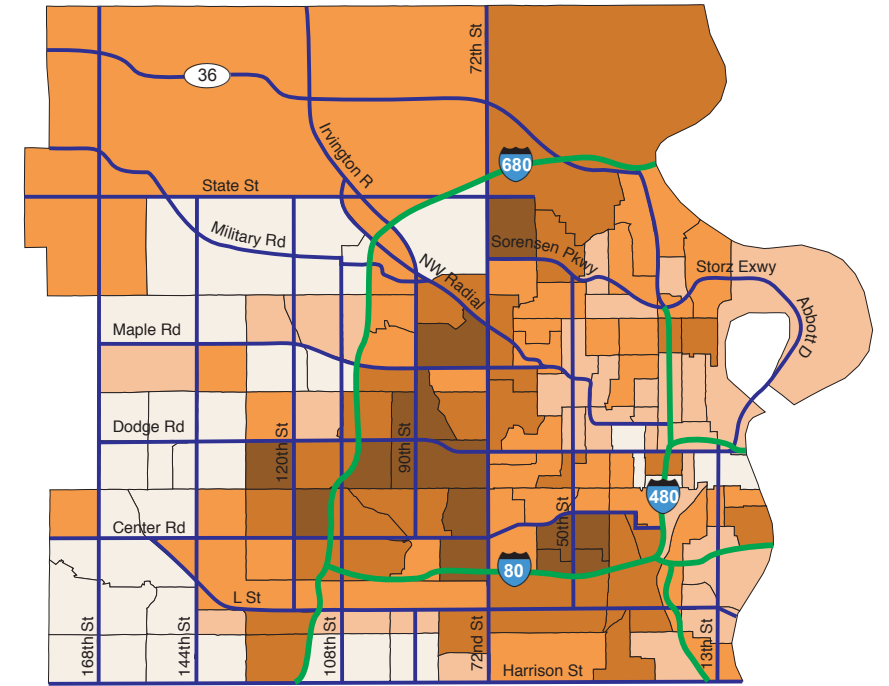

Age 50-64

A high percentage of 50-64 year olds are found in the older suburbs that were built mostly in the 1960s. The Rockbrook area is a good example of this type of suburb. As with the Ponca Hills, the area is prosperous and the residents can maintain larger houses without children.

Age 50-64 in %

Age over 64

The over 64 population is concentrated between 72nd Street and I-680. Retirement homes in this area, particularly at Northwest Radial and 72nd Street, increase the percentage of the population in this category for particular areas.

Age over 64 in %