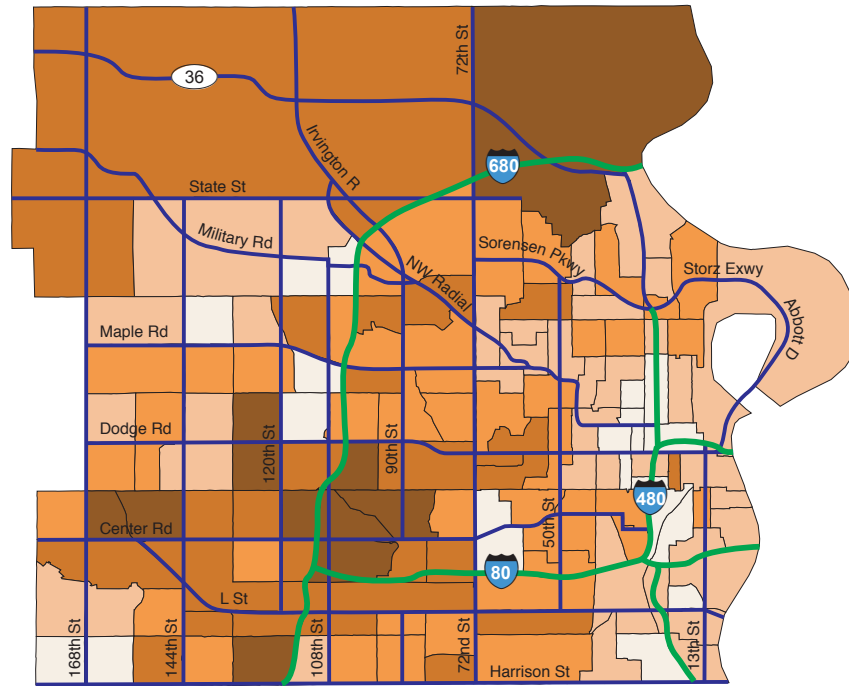

Age 50-64

A high percentage of 50-64 year olds are found in the older suburbs that were built mostly in the 1960s. The Rockbrook area is a good example of this type of suburb. As with the Ponca Hills, the area is prosperous and the residents can maintain larger houses without children.

Age 50-64 in %

Age over 64

The over 64 population is concentrated between 72nd Street and I-680. Retirement homes in this area, particularly at Northwest Radial and 72nd Street, increase the percentage of the population in this category for particular areas.

Age over 64 in %