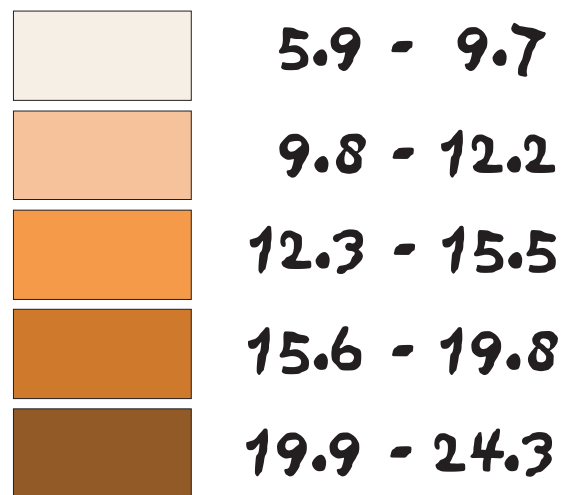

Age 50-64

A high percentage of 50-64 year olds are found in the older suburbs that were built mostly in the 1960s. The Rockbrook area is a good example of this type of suburb. As with the Ponca Hills, the area is prosperous and the residents can maintain larger houses without children.

Age 50-64 in %

Age over 64

The over 64 population is concentrated between 72nd Street and I-680. Retirement homes in this area, particularly at Northwest Radial and 72nd Street, increase the percentage of the population in this category for particular areas.